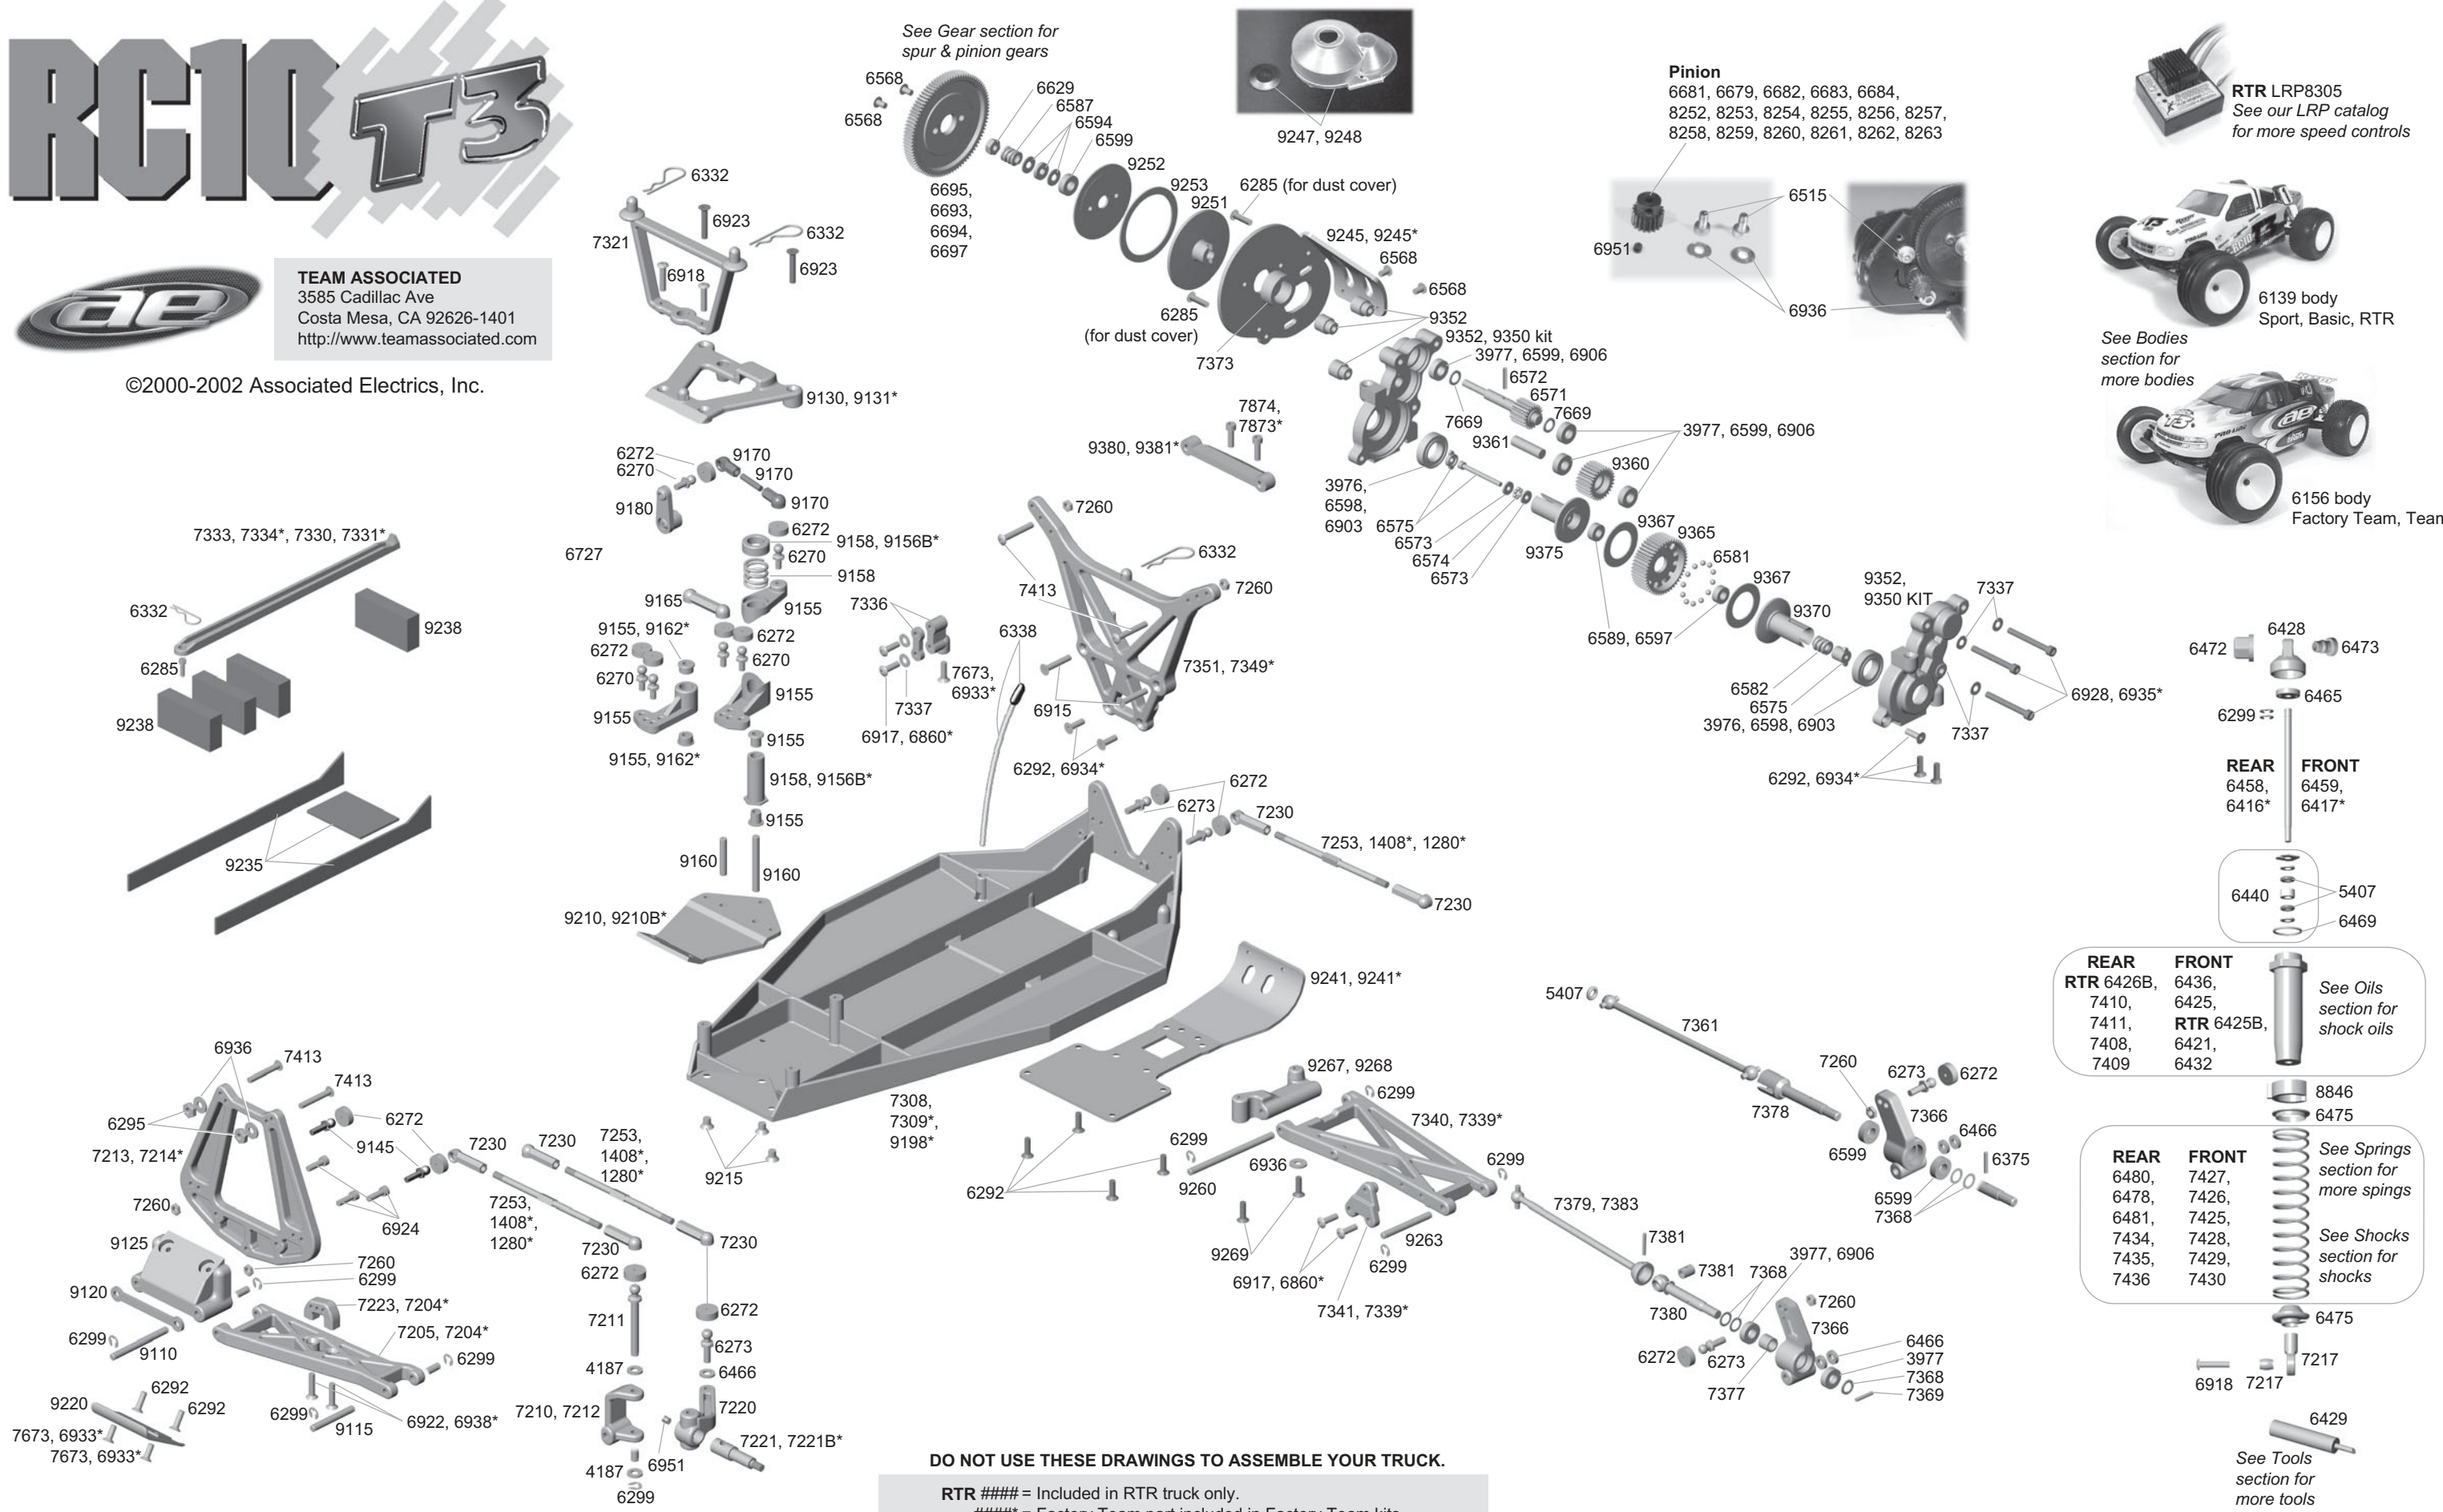

RC10 T3

TEAM ASSOCIATED
3585 Cadillac Ave
Costa Mesa, CA 92626-1401
<http://www.teamassociated.com>

©2000-2002 Associated Electrics, Inc.

See Gear section for spur & pinion gears

Pinion
6681, 6679, 6682, 6683, 6684,
8252, 8253, 8254, 8255, 8256, 8257,
8258, 8259, 8260, 8261, 8262, 8263

RTR LRP8305
See our LRP catalog for more speed controls

6139 body
Sport, Basic, RTR

See Bodies section for more bodies

6156 body
Factory Team, Team

DO NOT USE THESE DRAWINGS TO ASSEMBLE YOUR TRUCK.

RTR #### = Included in RTR truck only.
####* = Factory Team part included in Factory Team kits.
= Included in all trucks except Factory Team kits.

REAR	FRONT
RTR 6426B, 7410, 7411, 7408, 7409	6436, 6425, RTR 6425B, 6421, 6432

See Oils section for shock oils

REAR	FRONT
6480, 6478, 6481, 7434, 7435, 7436	7427, 7426, 7425, 7428, 7429, 7430

See Springs section for more springs
See Shocks section for shocks